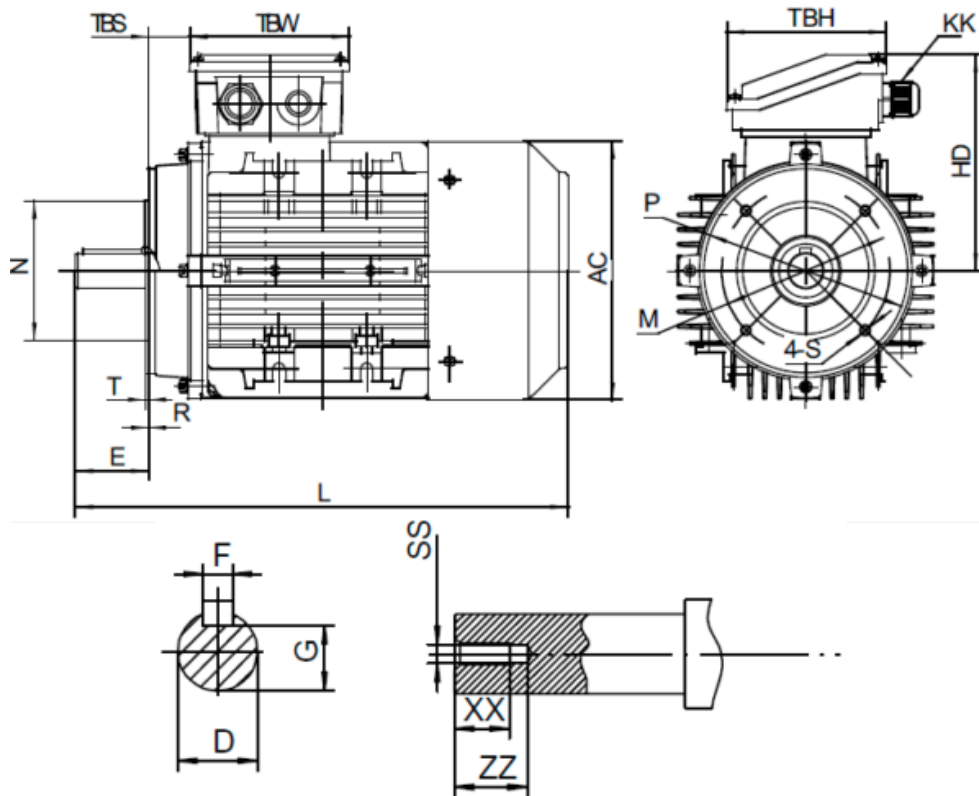

Data Sheet

Article number: 25160001861540

Description: Kleedrive T2A 711-6 0.18kw 900 rpm UL/CSA
3x230/400V 50HZ IP55 B14 PTO

Measures

AA = 140	L = 245	TBH = 98
AC = Ø138	M = Ø85	TBS = 16
AD = 186	N = Ø70	TBW = 98
D = Ø14	P = Ø105	XX = 12
E = 30	R = 0	ZZ = 17
F = 5	S = M6	
G = 11	SS = M5	
HD = 115	T = 2.5	